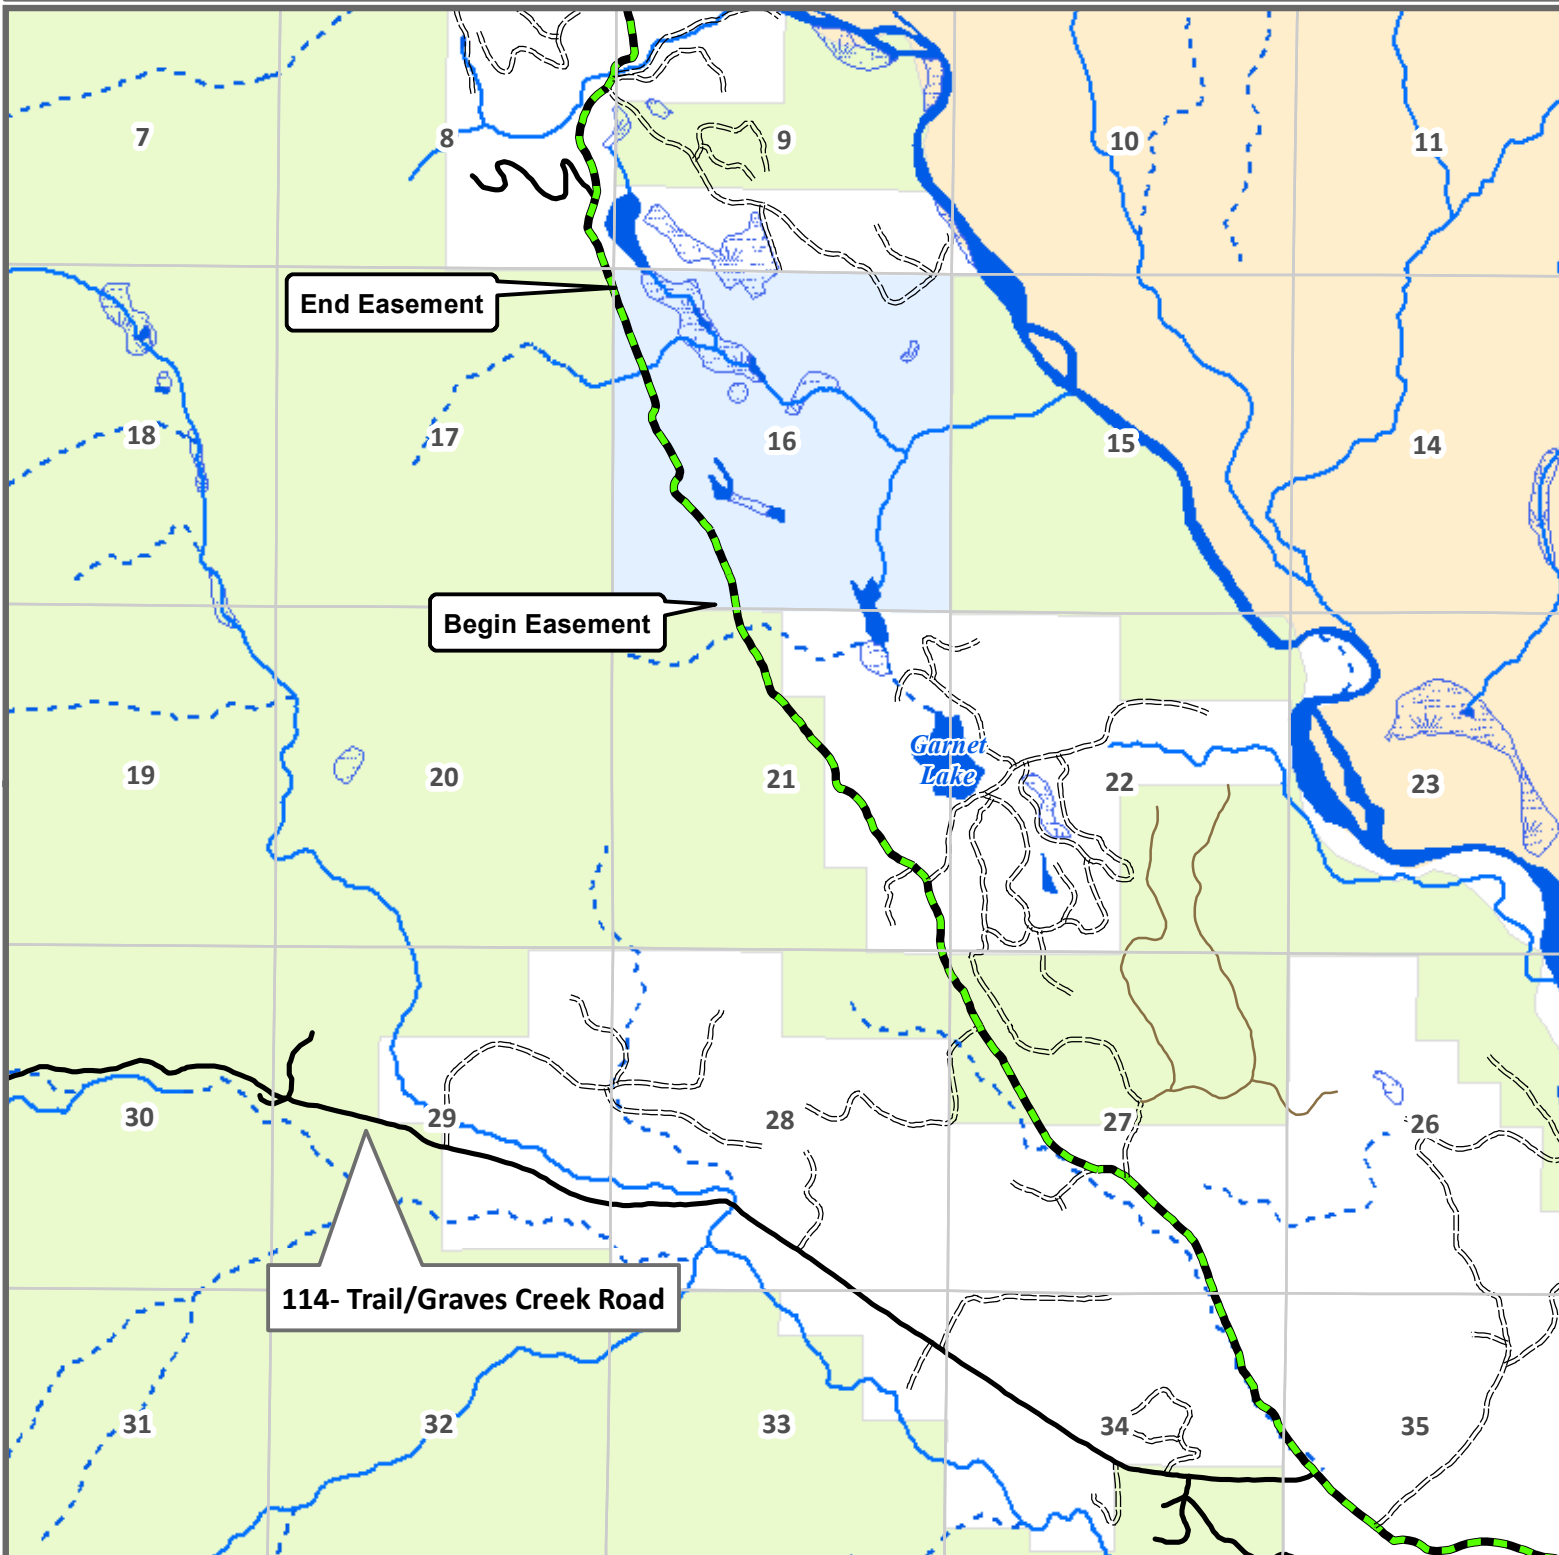

North Fork Road Easement Request

T37N R22W Section 16

December 4, 2020

LEGEND

 MT DNRC Trust Land
 Private

 Forest Service
 Glacier National Park

 North Fork Road