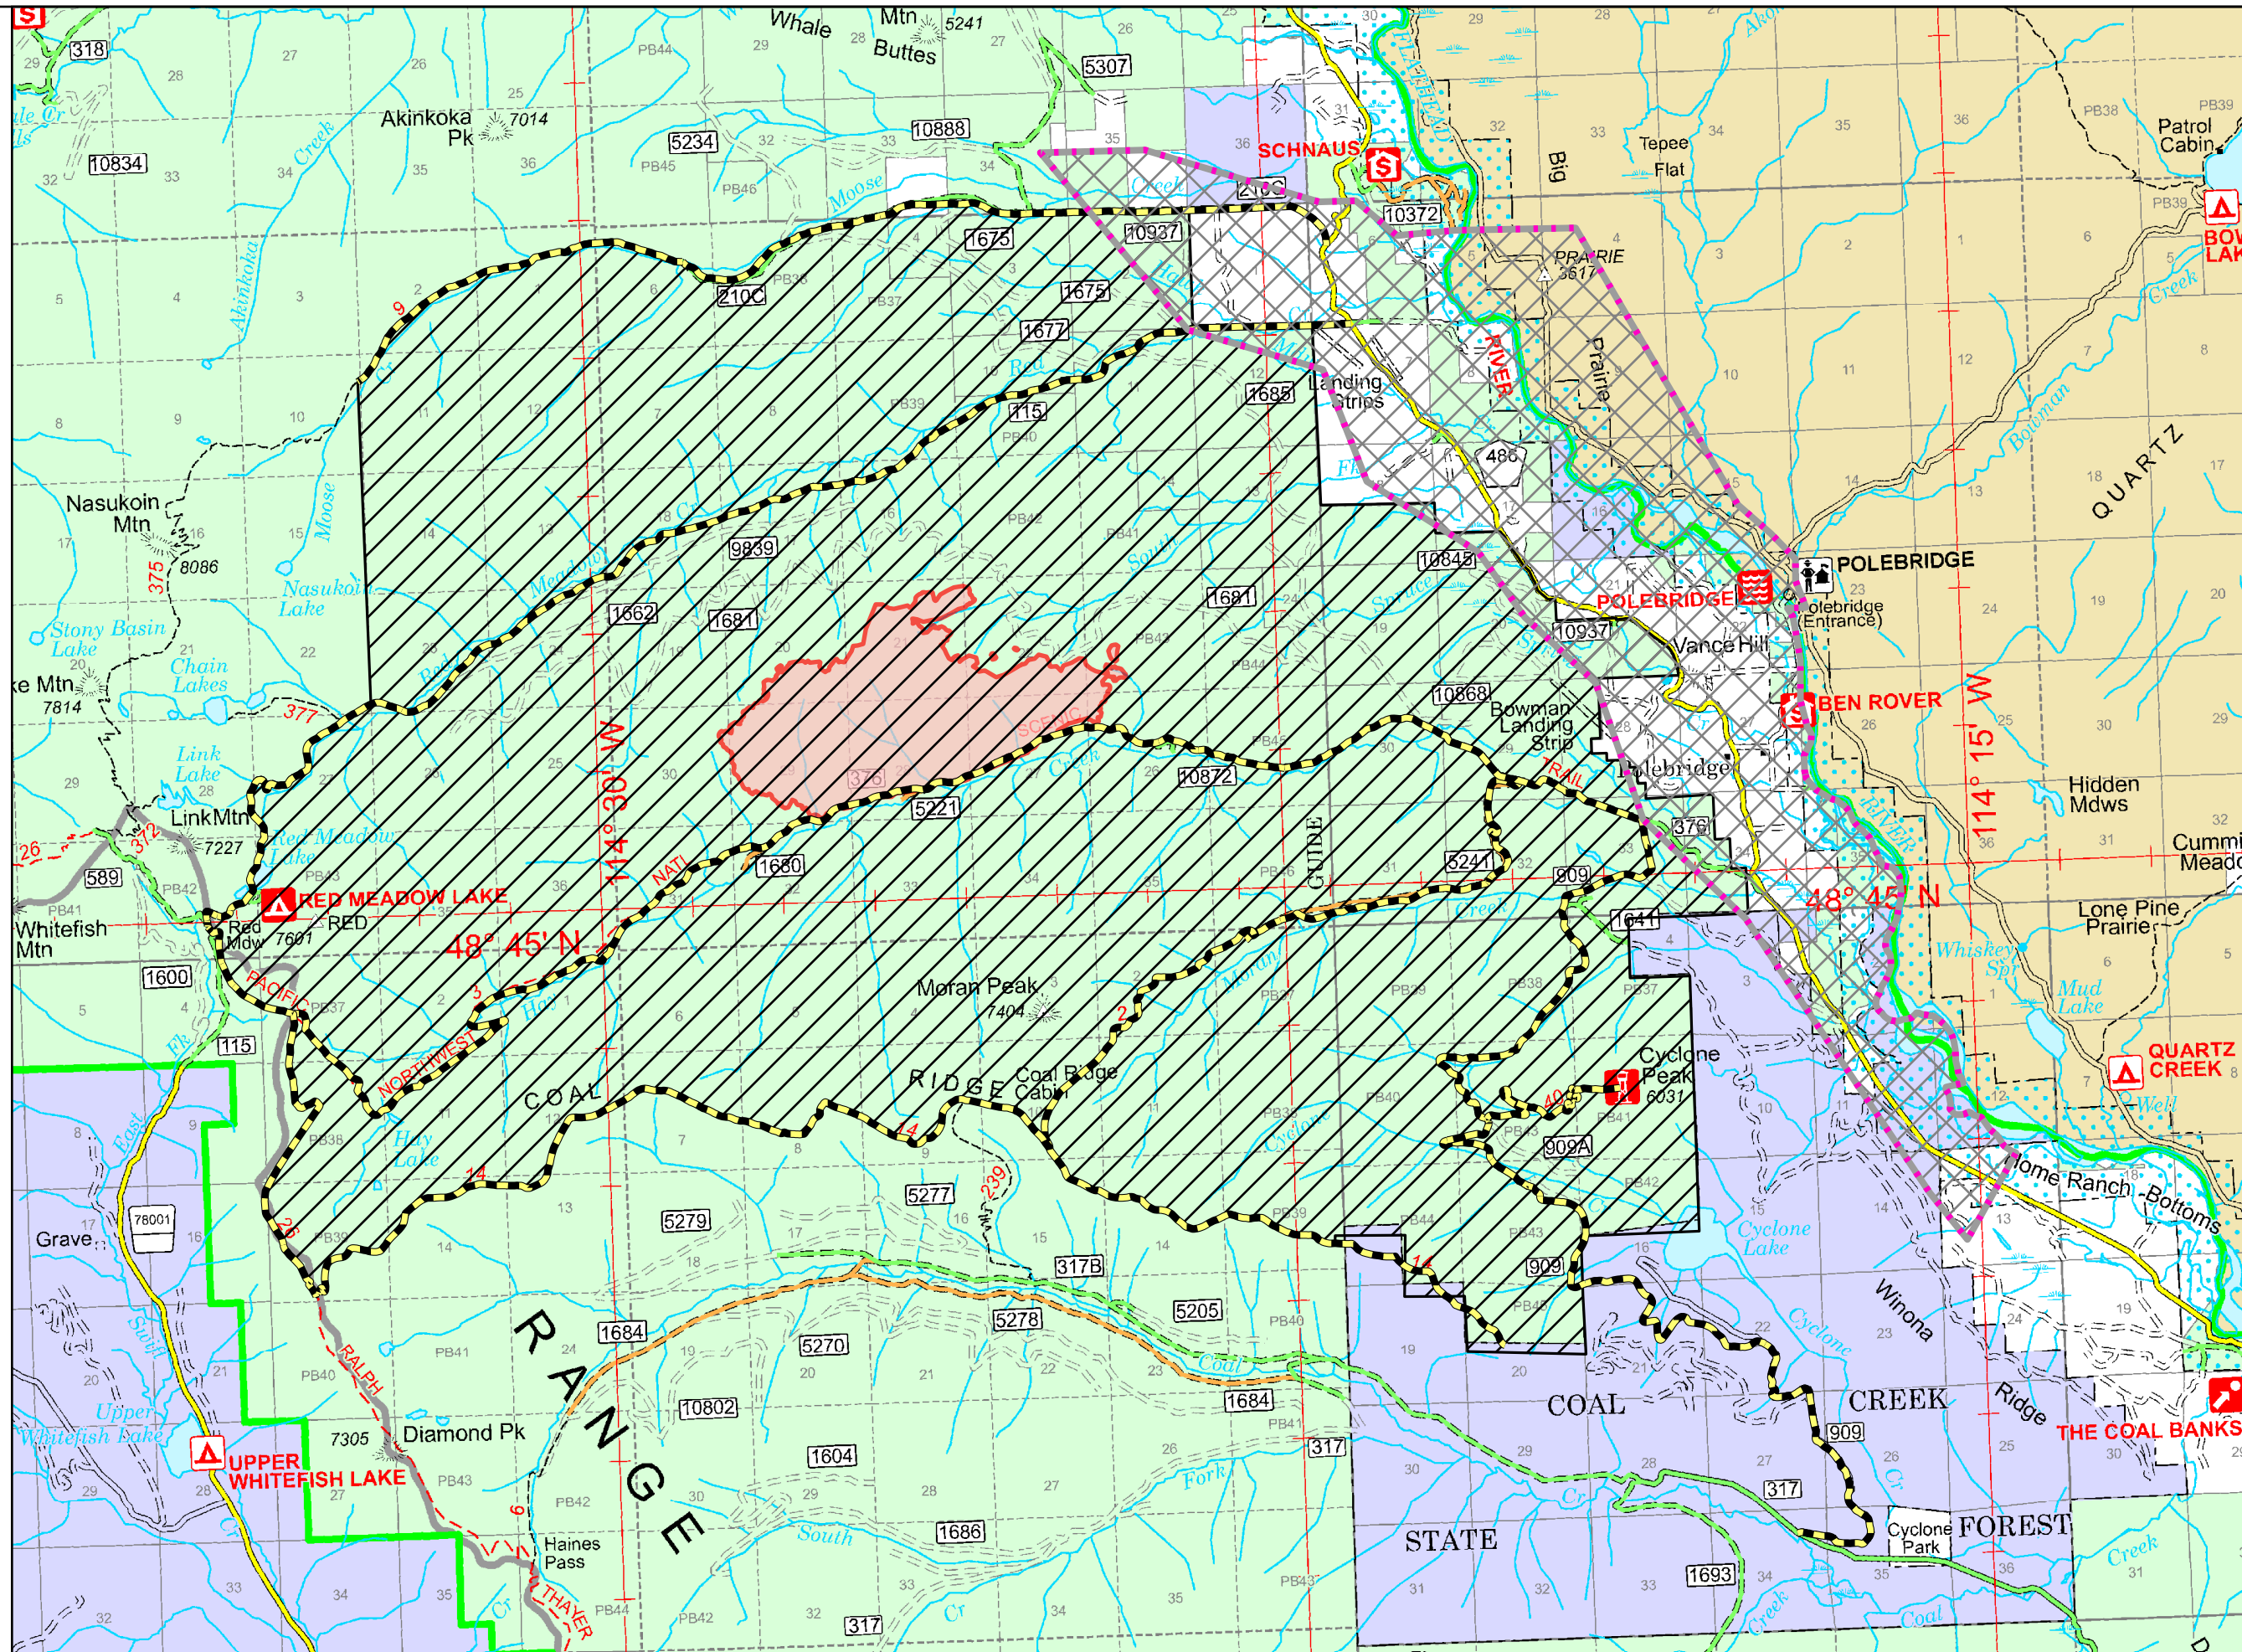

Public Information

Hay Creek
MTFNF000668
2,082 acres
07/31/2021

- Wildfire Daily Fire Perimeter
- Area Closure
- Road and Trail Closures
- Pre-Evacuation Area